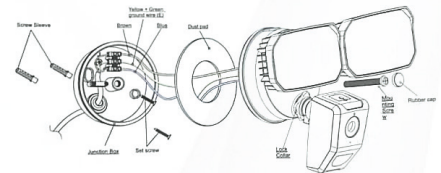

MULTISTAR

www.multistarworld.com

MultiStar (@multistar.dxb)

+971 4 229 6401

k.multistar@gmail.com

Ahmed Al Wari Building, Behind Naif Park, Naif Satellite Market - Dubai - U.A.E