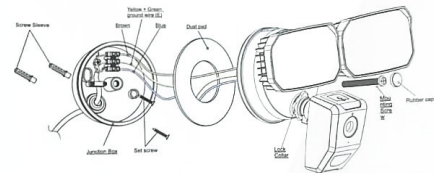

MULTISTAR

www.multistarworld.com

MultiStar (@multistar.dxb)

+971 4 229 6401

k.multistar@gmail.com

Ahmed Al Wari Building, Behind Naif Park, Naif Satellite Market - Dubai - U.A.E