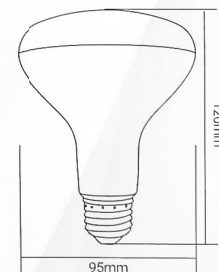

MULTISTAR

www.multistarworld.com

MultiStar (@multistar.dxb)

+971 4 229 6401

k.multistar@gmail.com

Ahmed Al Wari Building, Behind Naif Park, Naif Satellite Market - Dubai - U.A.E