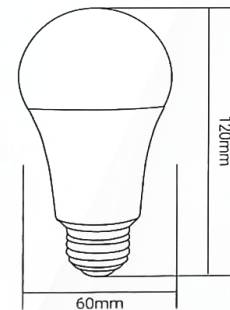

MULTISTAR SMART LED BULB

Wifi Support | App Control | A60 | RGB + WW+CW

App Multi Home

MULTISTAR

SPECIFICATION Per Bulb

Model Number: MH B8W
Luminous Flux: 650lm(2700K)
Rated Power: 8W Base: E27
Rated Voltage: 220VAC/50Hz
Wifi Standard: 2.4GHz Only
System Supported: IOS/Android
CCT: RGB+2700K~6500K