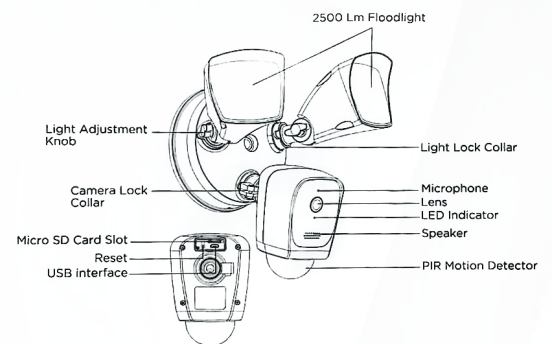

Model : MH IP 13 FL

MULTISTAR

- FHD** Full HD 1080P Full HD video quality, live stream, and watch recordings
- PIR** Advanced 270° wide angle PIR motion detecting distance up to 10m(32ft)
- Light** Control light switch Two Floodlights up to 2500lux, Support manual /PIR trigger / APP control light switch
- 150°** Viewing angle 150° Wide viewing angle, see more of every moment
- SD** Local storage Support local storage by Micro SD card up to 128GB
- Audio** 2-way audio Support 2-way audio between phone and camera
- IP65** Weatherproof and vandalproof design makes it work well outside
- Siren** Security Siren 110-decibel siren alarm for security alerts