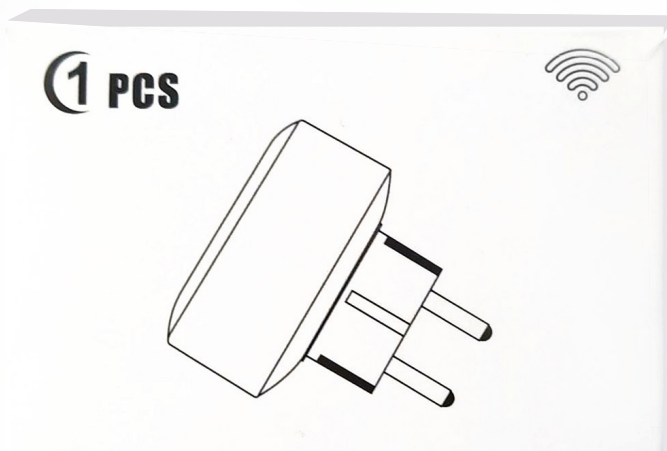

SMART SOCKET

Model: SA- P202 A

MULTISTAR